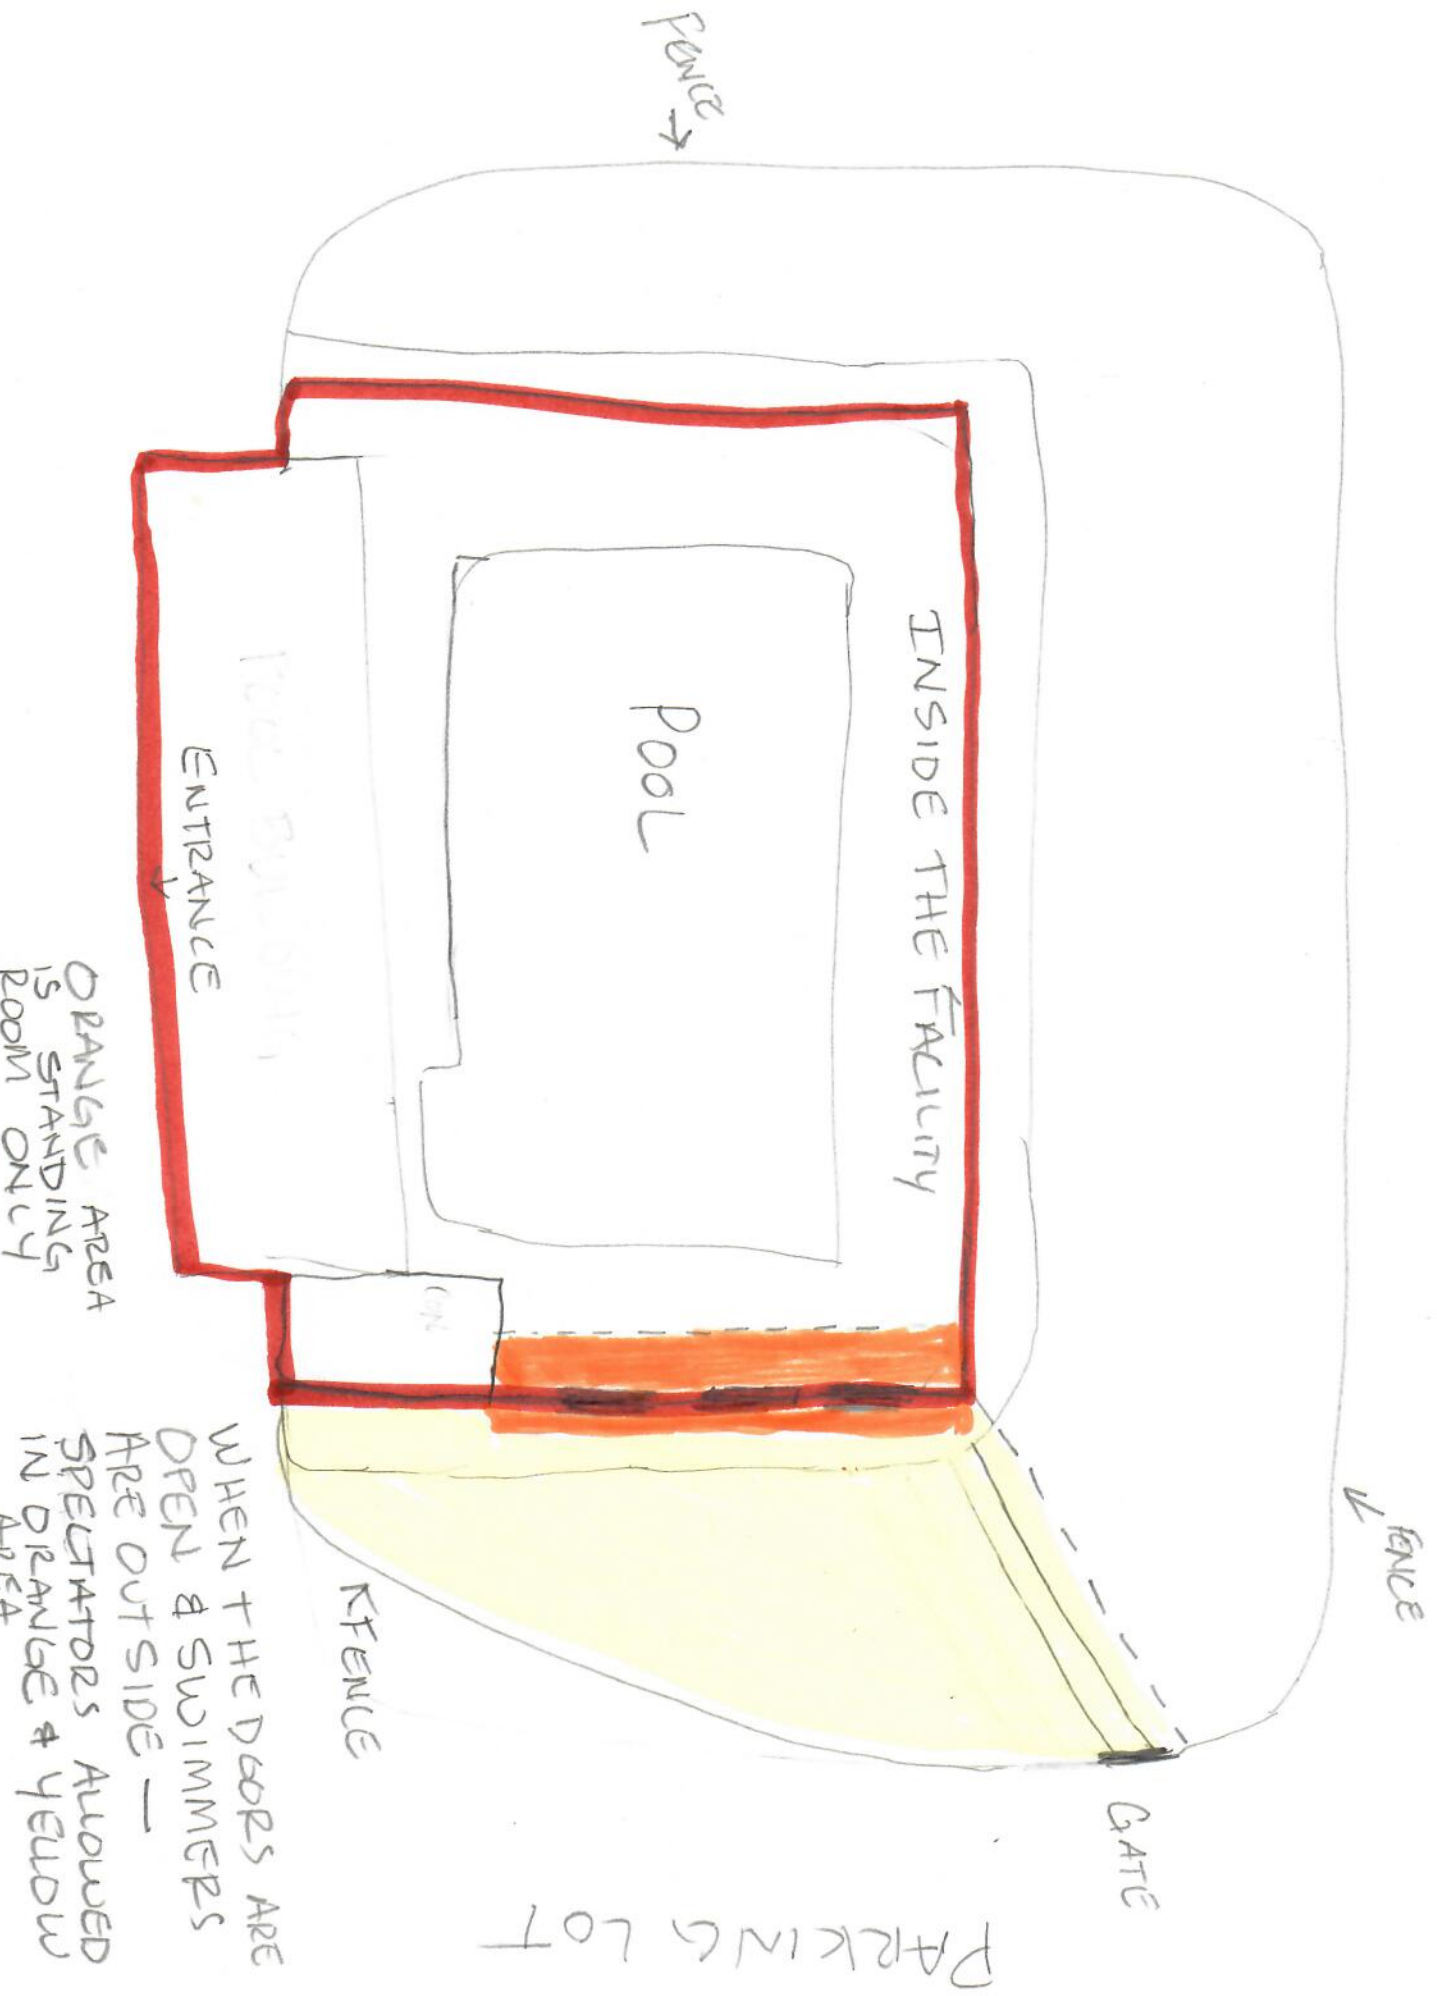

# CHESHIRE COMMUNITY POOL

ORANGE AREA IS STANDING ROOM ONLY

WHEN THE DOORS ARE OPEN & SWIMMERS ARE OUTSIDE — SPECTATORS ALLOWED IN ORANGE & YELLOW AREA

PARKING LOT