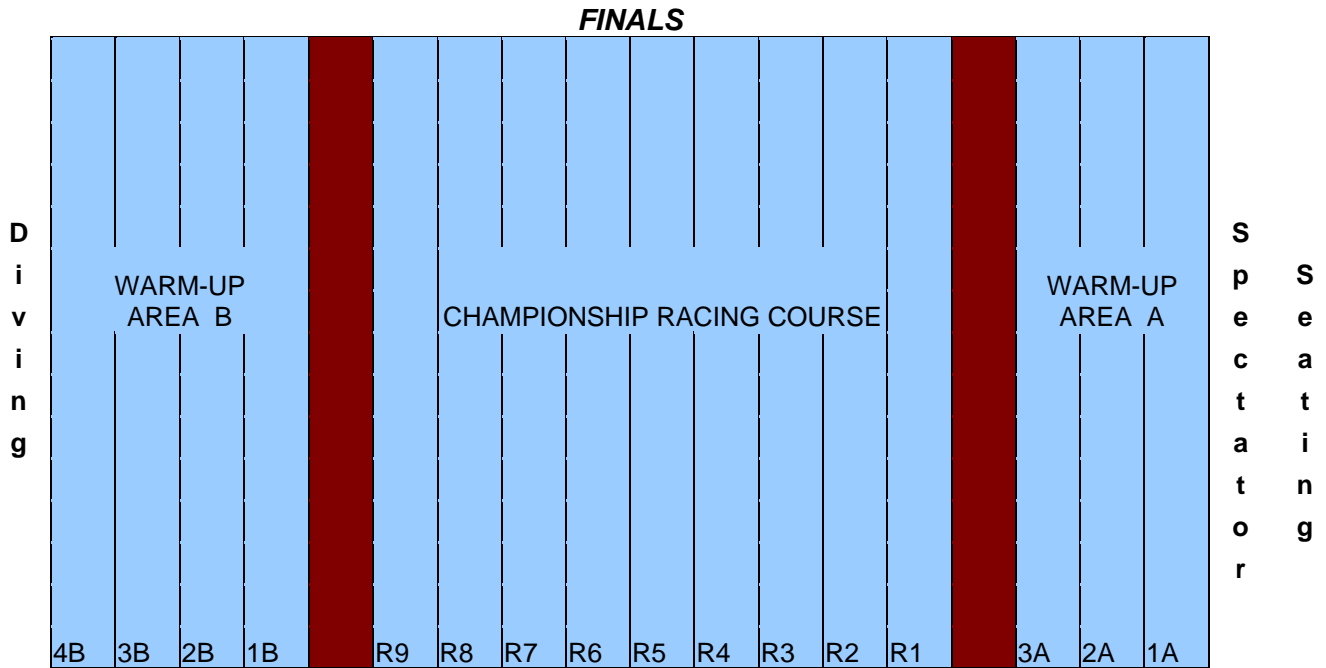

Short Course Connecticut Age Group Championships
 Finals Warm-up Lane Assignments

TEAM LANE ASSIGNMENTS FOR WARM-UP

WARM-UP: 5:00-5:40 PM

LANE 4B	LANE 3B	LANE 2B	LANE 1B	LANE R9	LANE R8	LANE R7	LANE R6
12&U	12&U	12&U	12&U	12&U	12&U	13&O	13&O

LANE R5	LANE R4	LANE R3	LANE R2	LANE R1	LANE 3A	LANE 2A	LANE 1A
13&O	13&O	13&O	13&O	13&O	13&O	13&O	Empty

ALL TEAMS: 5:40-5:55 PM

LANE W4	LANE B6	LANE B5	LANE B4	LANE B3	LANE B2	LANE B1	LANE A6
PACE	CIRCLE	CIRCLE	CIRCLE	SPRINT	SPRINT	SPRINT	SPRINT

LANE A5	LANE A4	LANE A3	LANE A2	LANE A1	LANE W3	LANE W2	LANE W1
SPRINT	SPRINT	SPRINT	SPRINT	SPRINT	CIRCLE	PACE	Empty